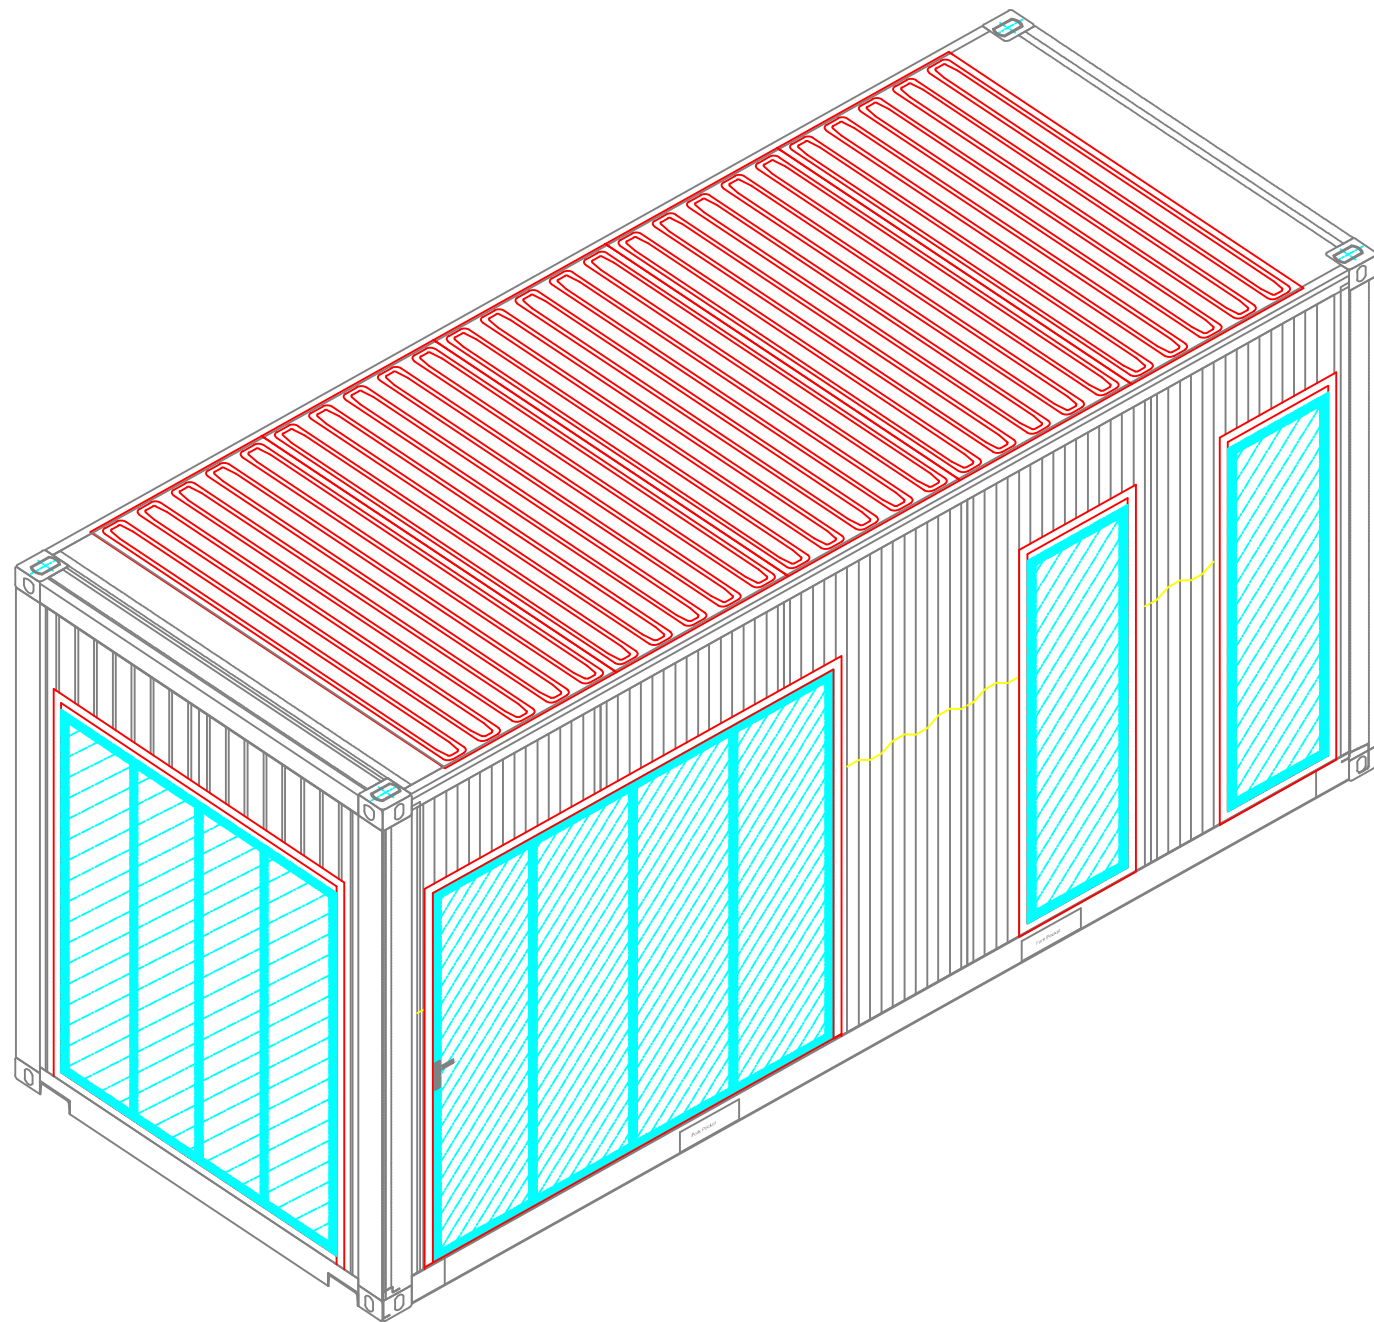

75x50 RHS Frame Around All Windows

75x50 RHS Frame around door just like the windows but with 12mm make up piece underneath instead

Drawn SMC	Iss.	Date	Mod No.	Wharfside Container Park Irlam Wharf Road Irlam Manchester M44 5FZ Tel: 08450 500 330 Tel: 0161 775 3217 Web: www.universal-containers.com		Scale 1:50	Title Garden Room Elevations	Product Ref. 20ft HC Garden Room
Checked CJ						Unit mm		Drg No. ####
Approved AR						Sheet Number		
Date 04/01/2018								IF IN DOUBT ASK

Drawn SMC	Iss.	Date	Mod No.	Wharfside Container Park Irlam Wharf Road Irlam Manchester M44 5FZ Tel: 08450 500 330 Tel: 0161 775 3217 Web: www.universal-containers.com		Scale	<b>Title</b>  Garden Room 20ft HC Container 3D Elevations	Product Ref. 20ft HC Garden Room
Checked CJ						Unit		Drg No. <b>####</b>
Approved AR						Sheet Number		
Date 04/01/2018								IF IN DOUBT ASK