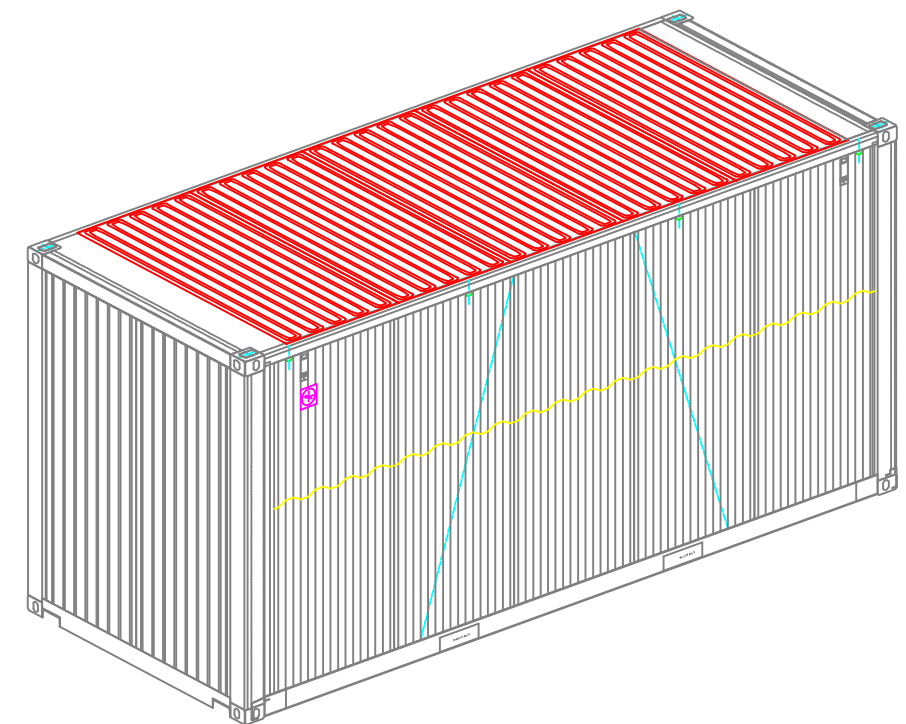

75x50 RHS Frame Around All Windows

75x50 RHS Frame around door just like the windows but with 12mm make up piece underneath instead

Drawn SMC	Iss.	Date	Mod No.	Wharfside Container Park Irlam Wharf Road Irlam Manchester M44 5FZ Tel: 08450 500 330 Tel: 0161 775 3217 Web: www.universal-containers.com		Scale 1:50	Title Garden Room Elevations	Product Ref. 20ft HC Garden Room
Checked CJ						Unit mm		Drg No. ####
Approved AR						Sheet Number		
Date 04/01/2018								IF IN DOUBT ASK

Drawn SMC	Iss.	Date	Mod No.	Wharfside Container Park Irlam Wharf Road Irlam Manchester M44 5FZ Tel: 08450 500 330 Tel: 0161 775 3217 Web: www.universal-containers.com		Scale	<b>Title</b>  Garden Room 20ft HC Container 3D Elevations	Product Ref. 20ft HC Garden Room
Checked CJ						Unit		Drg No. <b>####</b>
Approved AR						Sheet Number		
Date 04/01/2018								IF IN DOUBT ASK