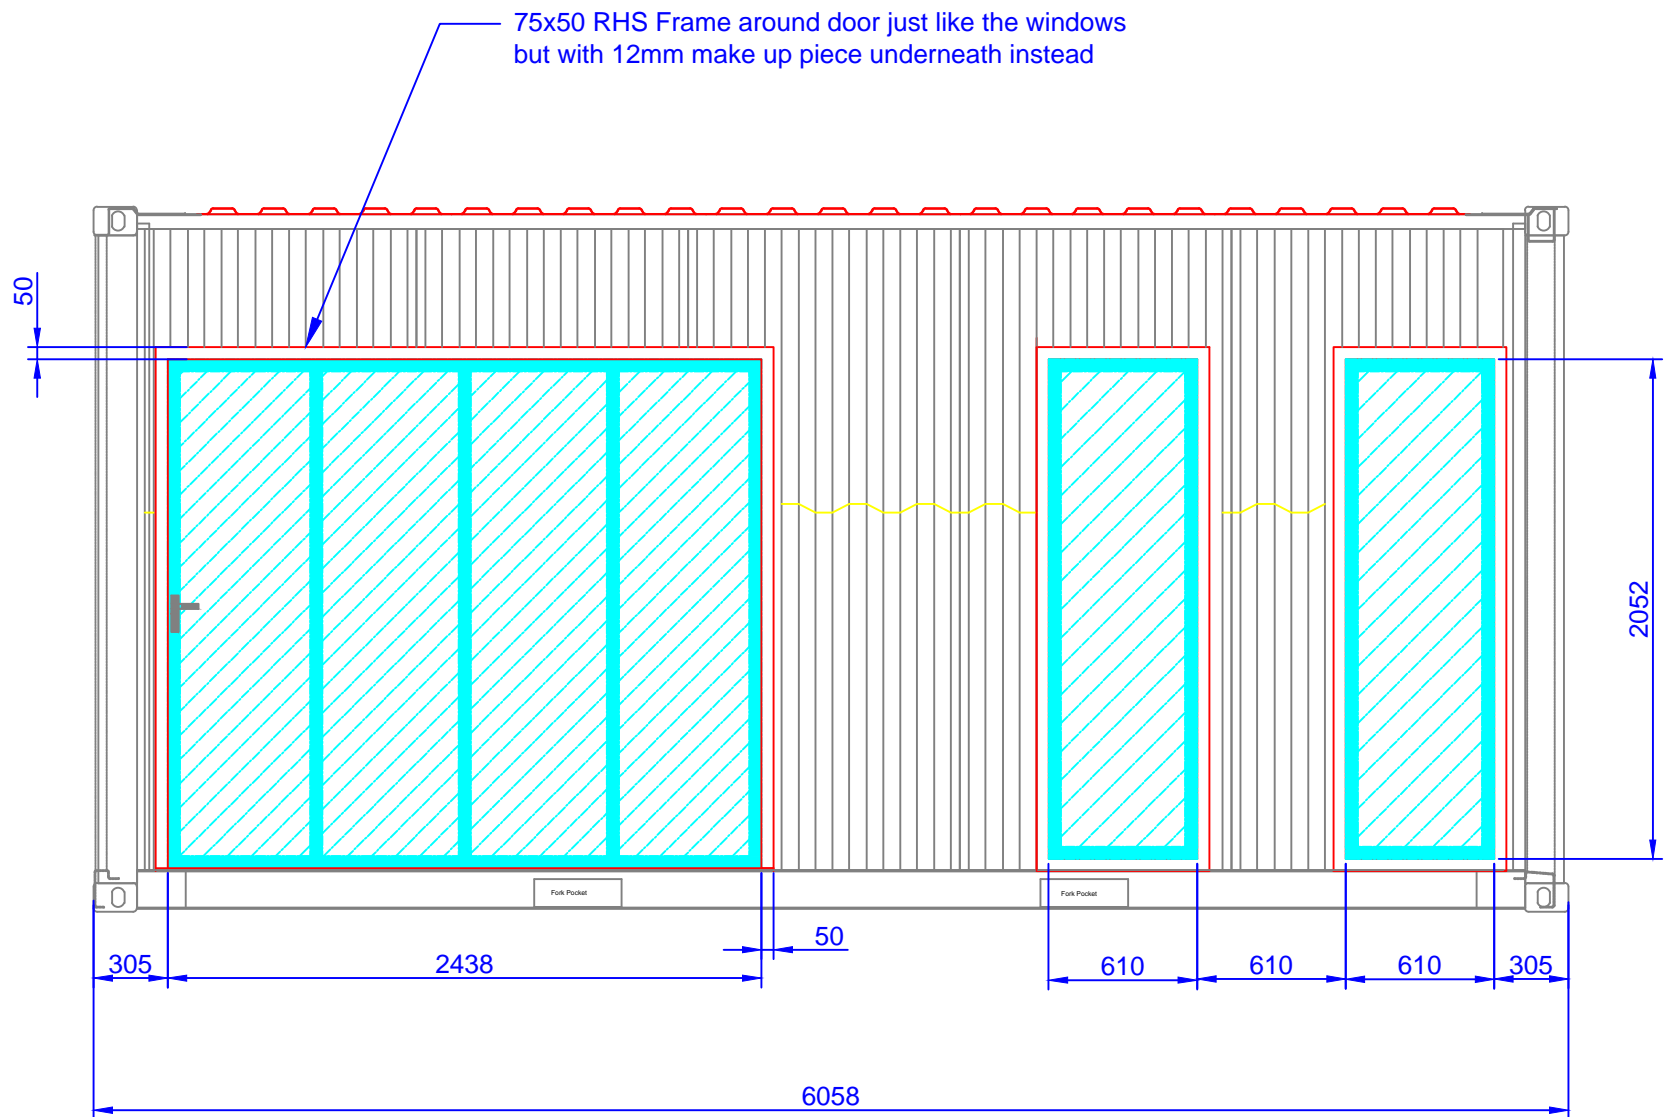

Drawn SMC	Iss.	Date	Mod No.	Wharfside Container Park Irlam Wharf Road Irlam Manchester M44 5FZ Tel: 08450 500 330 Tel: 0161 775 3217 Web: www.universal-containers.com		Scale	<b>Title</b>  Garden Room Plan View	Product Ref. 20ft HC Garden Room
Checked CJ						Unit		Drg No. ####
Approved AR						Sheet Number		
Date 04/01/2018								IF IN DOUBT ASK

75x50 RHS Frame Around All Windows

75x50 RHS Frame around door just like the windows but with 12mm make up piece underneath instead

Drawn SMC	Iss.	Date	Mod No.	Wharfside Container Park Irlam Wharf Road Irlam Manchester M44 5FZ Tel: 08450 500 330 Tel: 0161 775 3217 Web: www.universal-containers.com		Scale 1:50	Title Garden Room Elevations	Product Ref. 20ft HC Garden Room
Checked CJ						Unit mm		Drg No. ####
Approved AR						Sheet Number		
Date 04/01/2018								IF IN DOUBT ASK