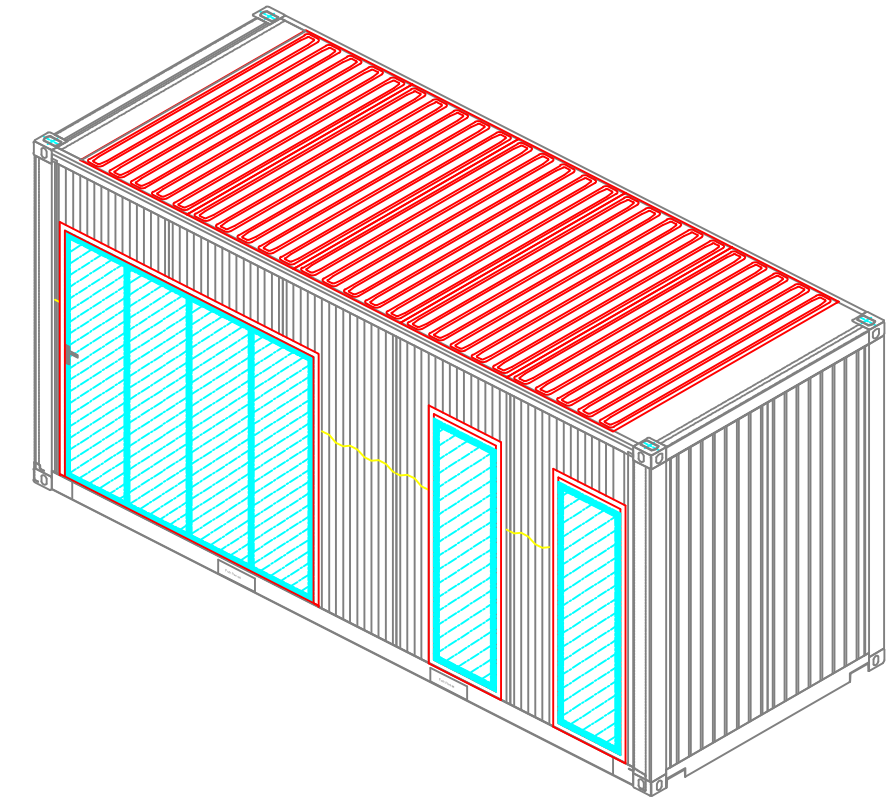

75x50 RHS Frame Around All Windows

75x50 RHS Frame around door just like the windows but with 12mm make up piece underneath instead

Drawn SMC	Iss.	Date	Mod No.	Wharfside Container Park Irlam Wharf Road Irlam Manchester M44 5FZ Tel: 08450 500 330 Tel: 0161 775 3217 Web: www.universal-containers.com		Scale 1:50	Title Garden Room Elevations	Product Ref. 20ft HC Garden Room
Checked CJ						Unit mm		Drg No. ####
Approved AR						Sheet Number		
Date 04/01/2018								IF IN DOUBT ASK

Drawn SMC	Iss.	Date	Mod No.	Wharfside Container Park Irlam Wharf Road Irlam Manchester M44 5FZ Tel: 08450 500 330 Tel: 0161 775 3217 Web: www.universal-containers.com		Scale	<b>Title</b>  Garden Room 20ft HC Container 3D Elevations	Product Ref. 20ft HC Garden Room
Checked CJ						Unit		Drg No. <b>####</b>
Approved AR						Sheet Number		
Date 04/01/2018								IF IN DOUBT ASK