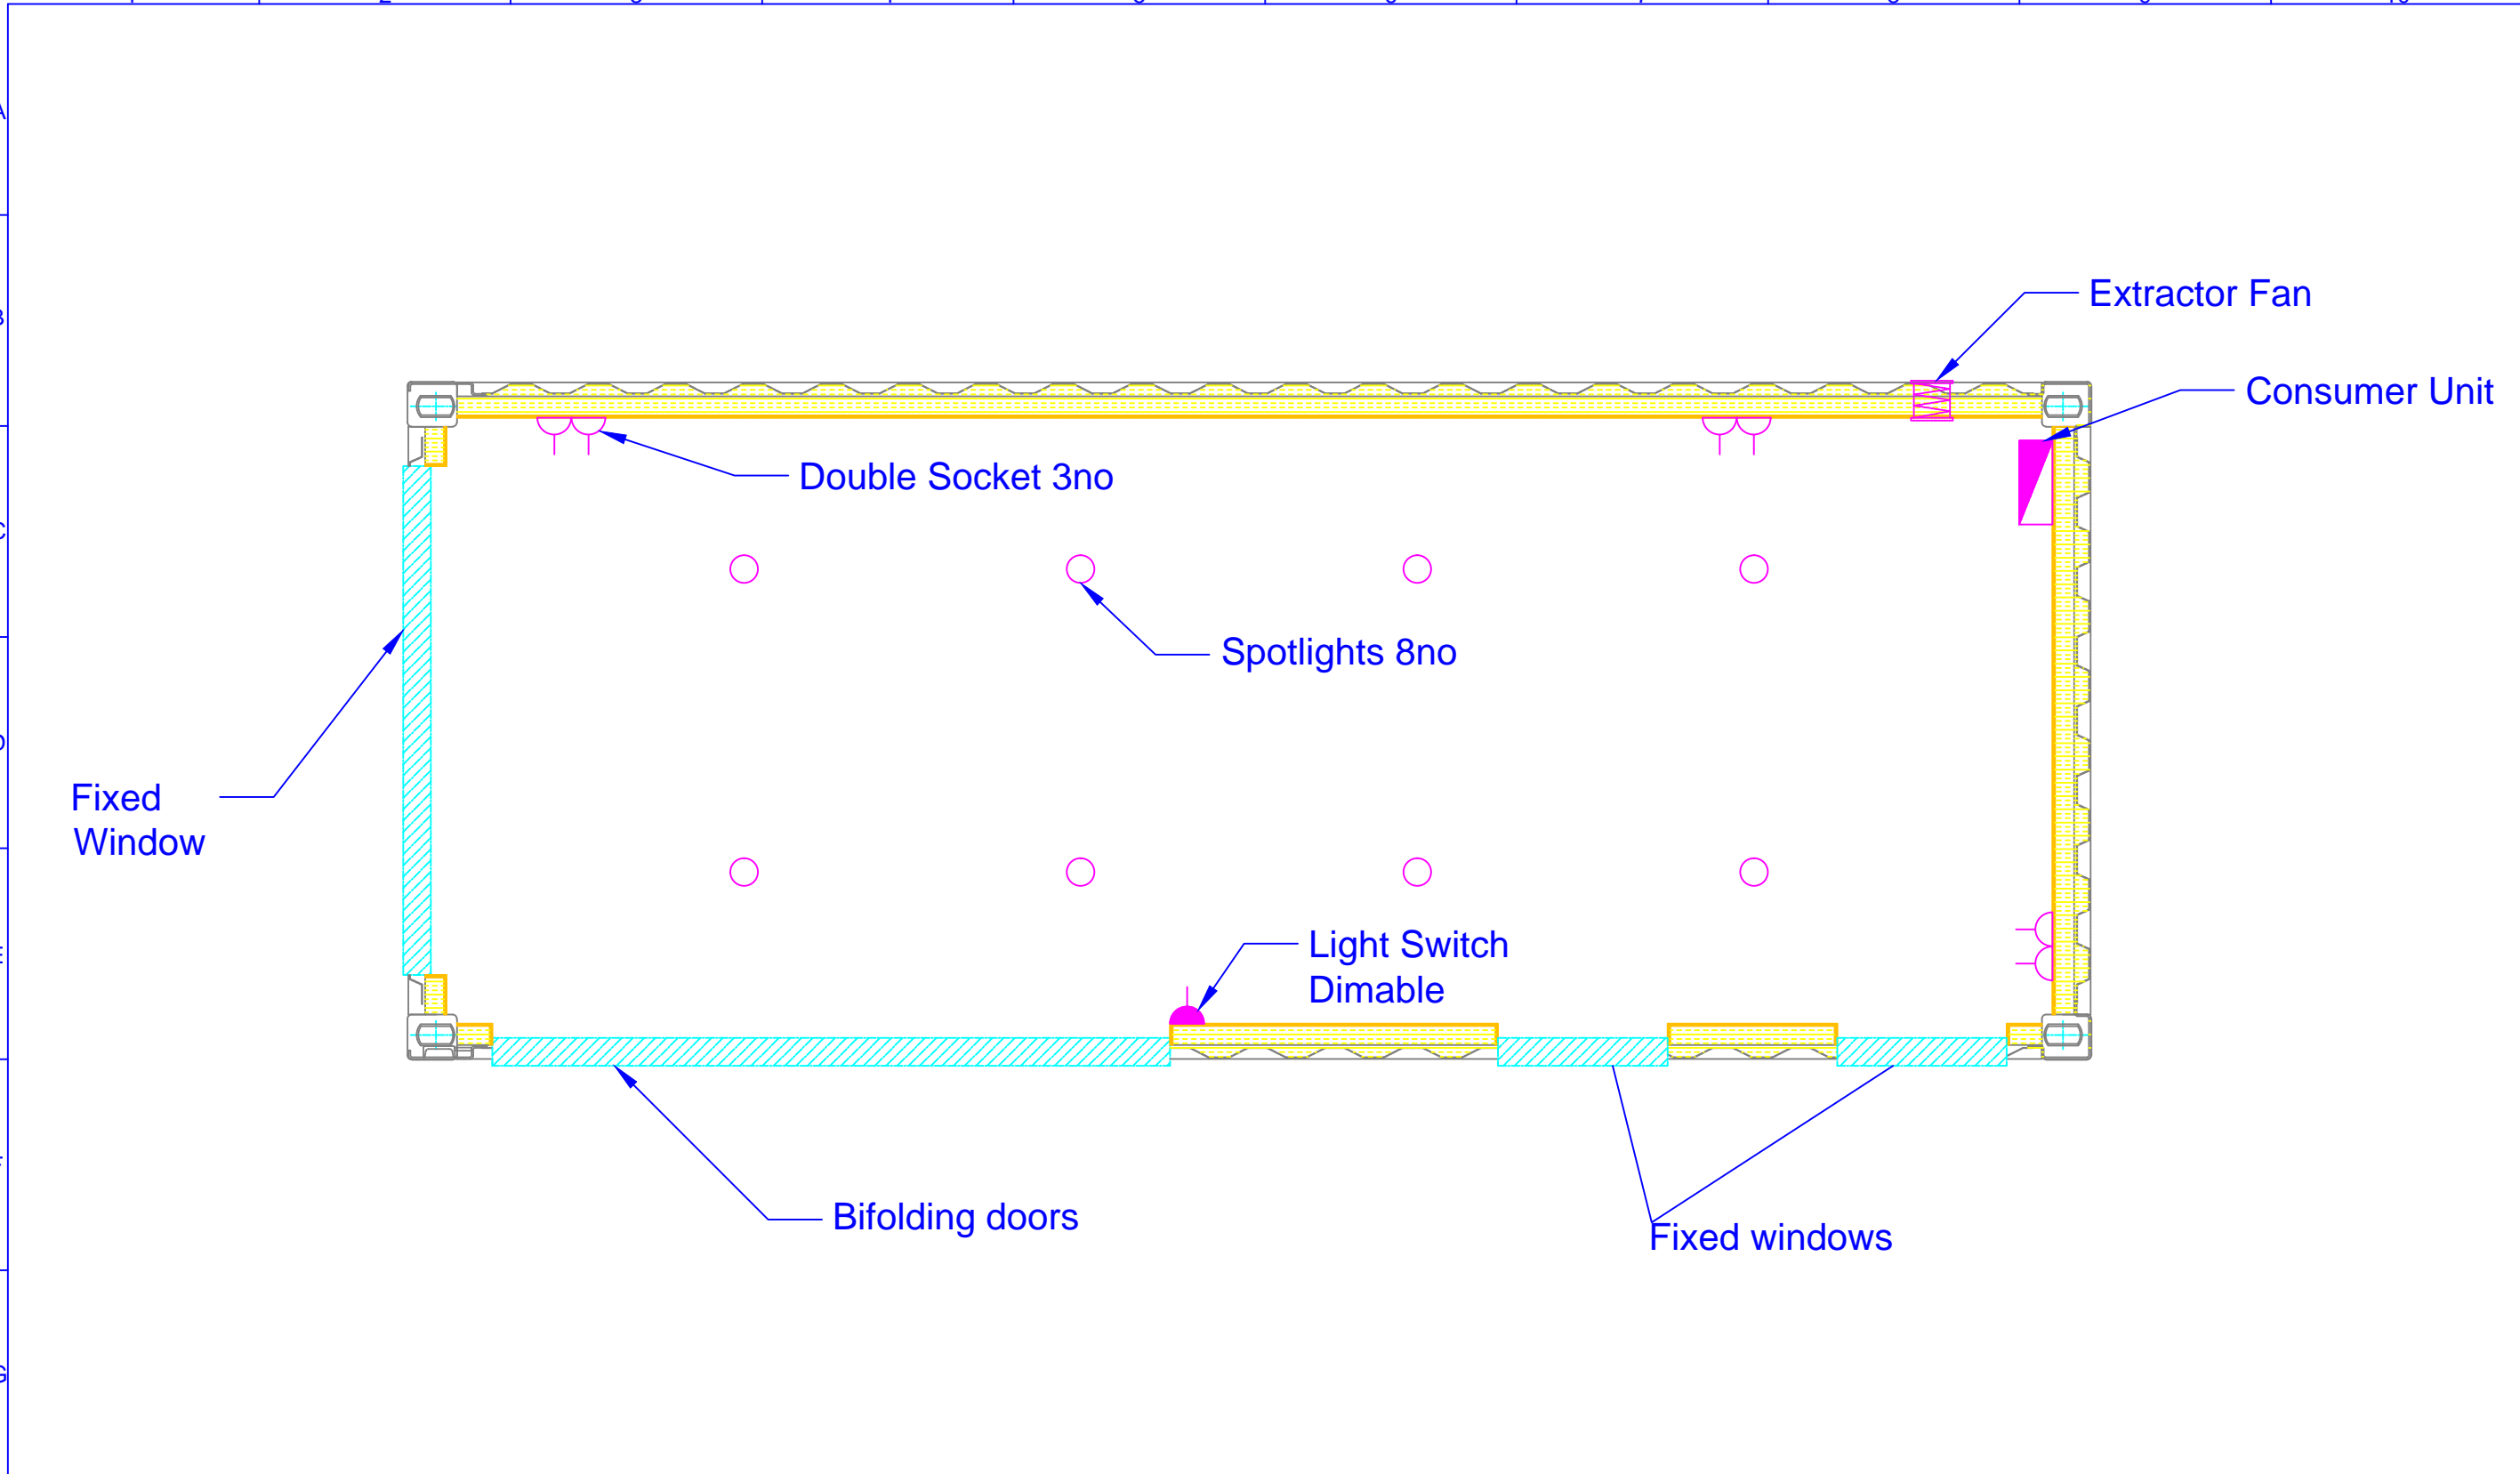

DO NOT SCALE FROM DRAWING

THIS DRAWING IS THE PROPERTY OF UNIVERSAL CONTAINER SERVICES LTD. AND MUST NOT BE PASSED TO THIRD PARTIES WITHOUT PERMISSION

DEVIATION FROM THIS DRAWING REQUIRES WRITTEN AUTHORISATION PRIOR TO IMPLEMENTATION

Drawn SMC	Iss.	Date	Mod No.	Wharfside Container Park Irlam Wharf Road Irlam Manchester M44 5FZ Tel: 08450 500 330 Tel: 0161 775 3217 Web: www.universal-containers.com		Scale	Title Garden Room Plan View	Product Ref. 20ft HC Garden Room
Checked CJ						Unit		Drg No. ####
Approved AR						Sheet Number		
Date 04/01/2018								IF IN DOUBT ASK