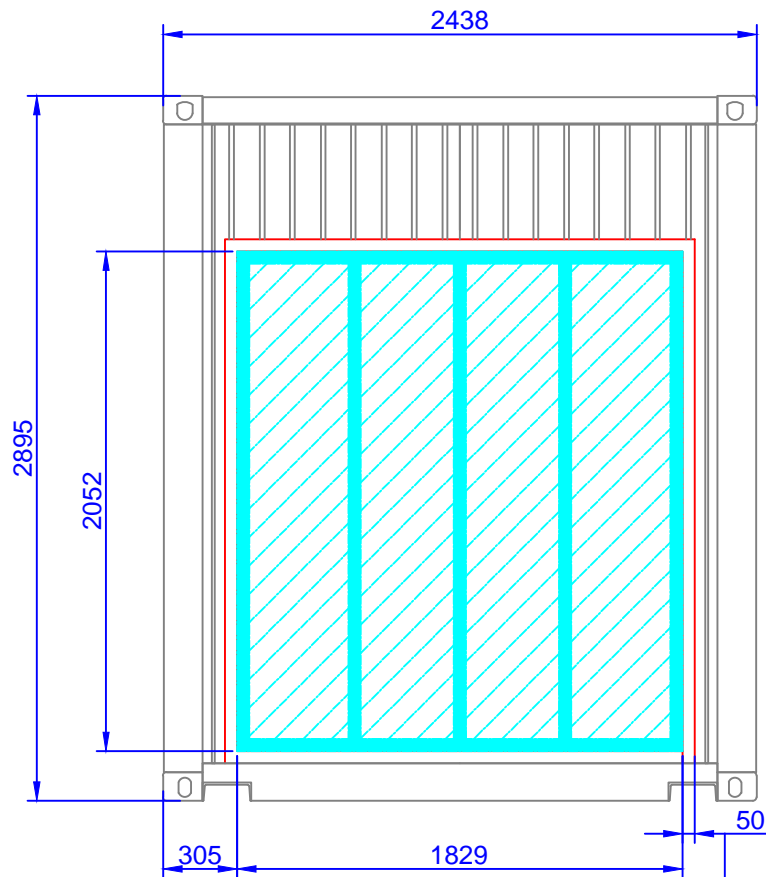

Drawn SMC	Iss.	Date	Mod No.	Wharfside Container Park Irlam Wharf Road Irlam Manchester M44 5FZ Tel: 08450 500 330 Tel: 0161 775 3217 Web: www.universal-containers.com		Scale	<b>Title</b>  Garden Room Plan View	Product Ref. 20ft HC Garden Room
Checked CJ						Unit		Drg No. ####
Approved AR						Sheet Number		
Date 04/01/2018								IF IN DOUBT ASK

75x50 RHS Frame Around All Windows

75x50 RHS Frame around door just like the windows but with 12mm make up piece underneath instead

Drawn SMC	Iss.	Date	Mod No.	Wharfside Container Park Irlam Wharf Road Irlam Manchester M44 5FZ Tel: 08450 500 330 Tel: 0161 775 3217 Web: www.universal-containers.com		Scale 1:50	Title Garden Room Elevations	Product Ref. 20ft HC Garden Room
Checked CJ						Unit mm		Drg No. ####
Approved AR						Sheet Number		
Date 04/01/2018								IF IN DOUBT ASK